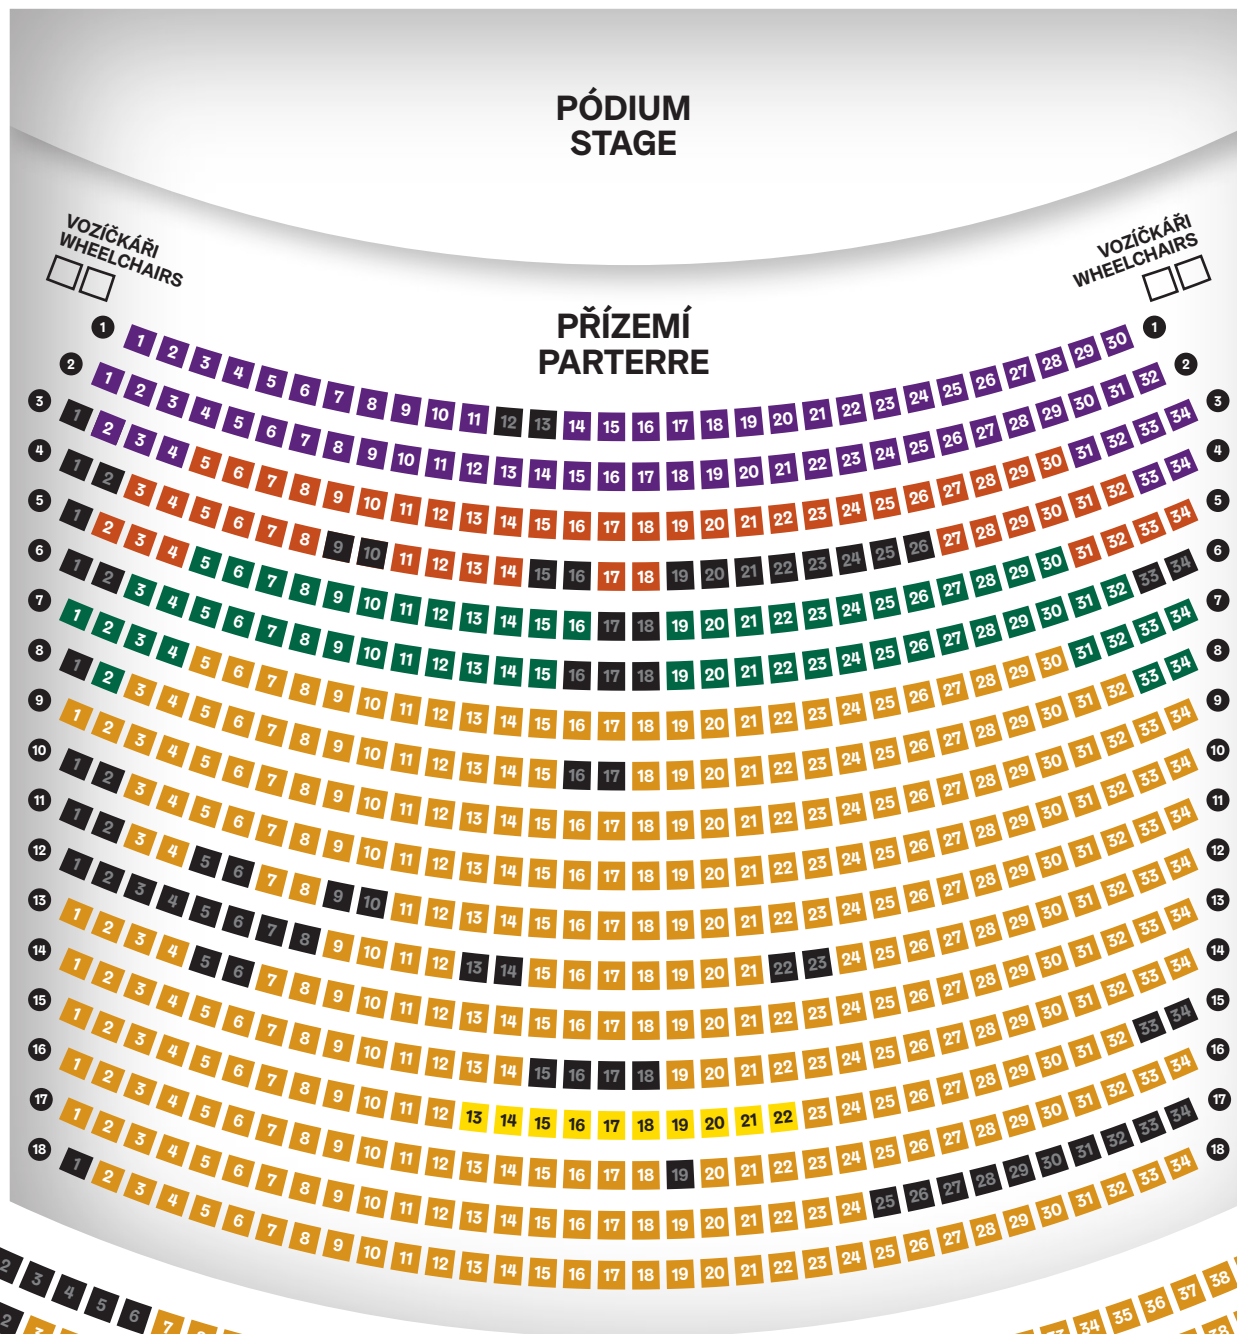

POSTRANNÍ BALKON VPRAVO SIDE BALCONY RIGHT

BALKON STŘED BALCONY MIDDLE

	Donátorská vstupenka	20 míst	4 000 Kč/rok adopce
	I. kategorie	456 míst	4 000 Kč/rok adopce
	II. kategorie	117 míst	3 000 Kč/rok adopce
	III. kategorie	209 míst	2 000 Kč/rok adopce
	IV. kategorie*	226 míst	1 500 Kč/rok adopce
	V. kategorie**	44 míst	1 000 Kč/rok adopce
	VI. kategorie***	32 míst	1 000 Kč/rok adopce
	Nedostupné		

* zhoršený výhled
** výrazně zhoršený výhled
*** místa za sloupem

	Patron ticket	20 seats	CZK 4,000/year of adoption
	I. category	456 seats	CZK 4,000/year of adoption
	II. category	117 seats	CZK 3,000/year of adoption
	III. category	209 seats	CZK 2,000/year of adoption
	IV. category	226 seats	CZK 1,500/year of adoption
	V. category	44 seats	CZK 1,000/year of adoption
	VI. category	32 seats	CZK 1,000/year of adoption
	Unavailable		

* Limited view
** Significantly limited view
*** Seating behind the pillar